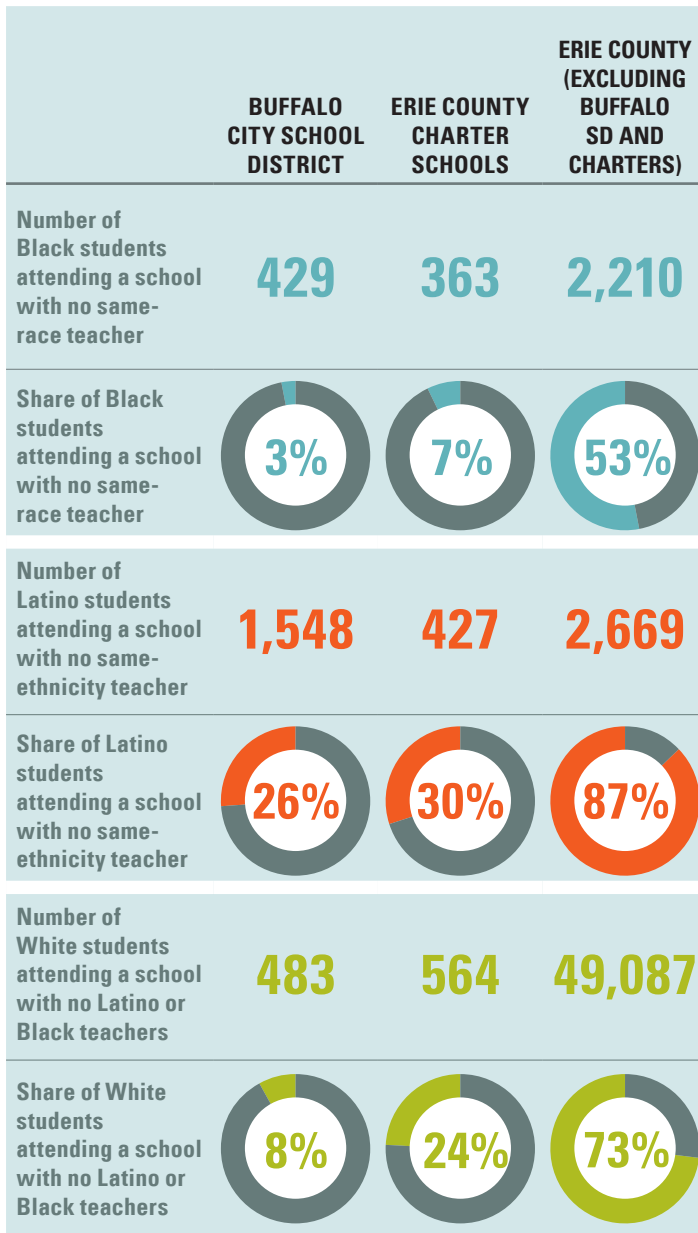

SEE OUR TRUTH

ERIE COUNTY

The Education Trust—New York

New York State must do a better job improving equitable access to effective educators who are well-prepared, well-supported, and diverse. The data for Erie County show:

Visit SeeOurTruth.org for more information and detailed recommendations.

SHARES OF LATINO AND BLACK...

SHARES OF LATINO...

SHARES OF BLACK...