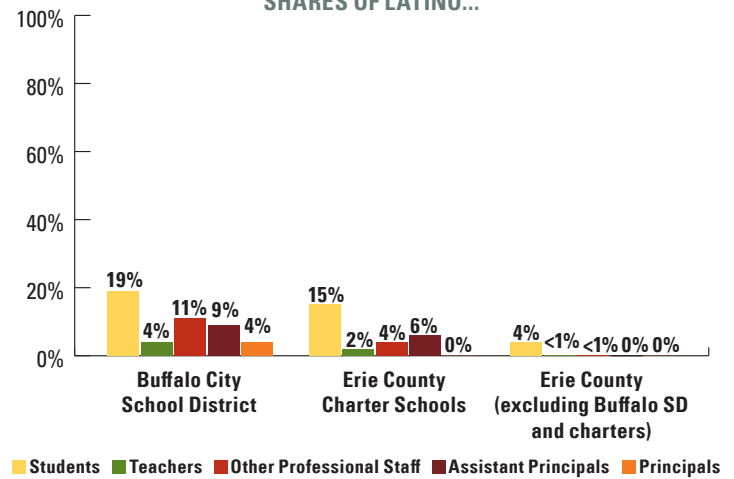

SEE OUR TRUTH

ERIE COUNTY

The Education Trust—New York

New York State must do a better job improving equitable access to effective educators who are well-prepared, well-supported, and diverse. The data for Erie County show:

Visit SeeOurTruth.org for more information and detailed recommendations.

SHARES OF LATINO AND BLACK...

SHARES OF LATINO...

SHARES OF BLACK...