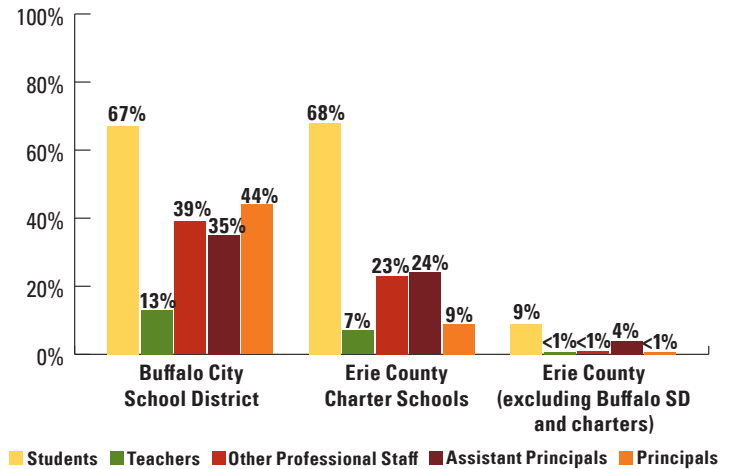

Visit SeeOurTruth.org for more information and detailed recommendations.

SHARES OF LATINO AND BLACK...