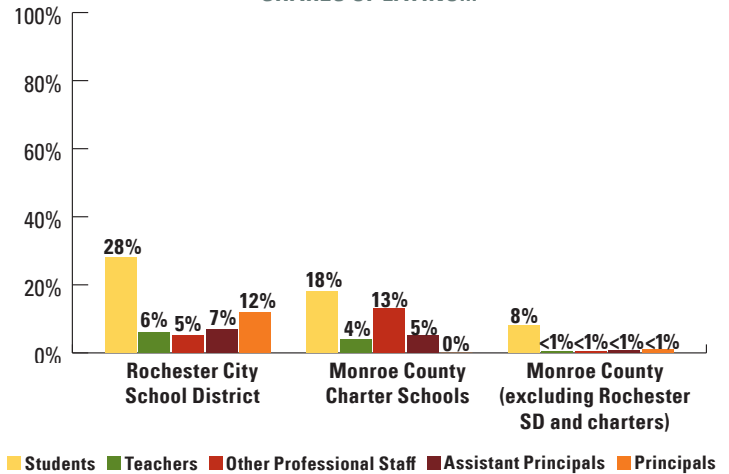

SEE OUR TRUTH

The Education Trust—New York

MONROE COUNTY

New York State must do a better job improving equitable access to effective educators who are well-prepared, well-supported, and diverse. The data for Monroe County show:

Visit SeeOurTruth.org for more information and detailed recommendations.

SHARES OF LATINO AND BLACK...

SHARES OF LATINO...

SHARES OF BLACK...