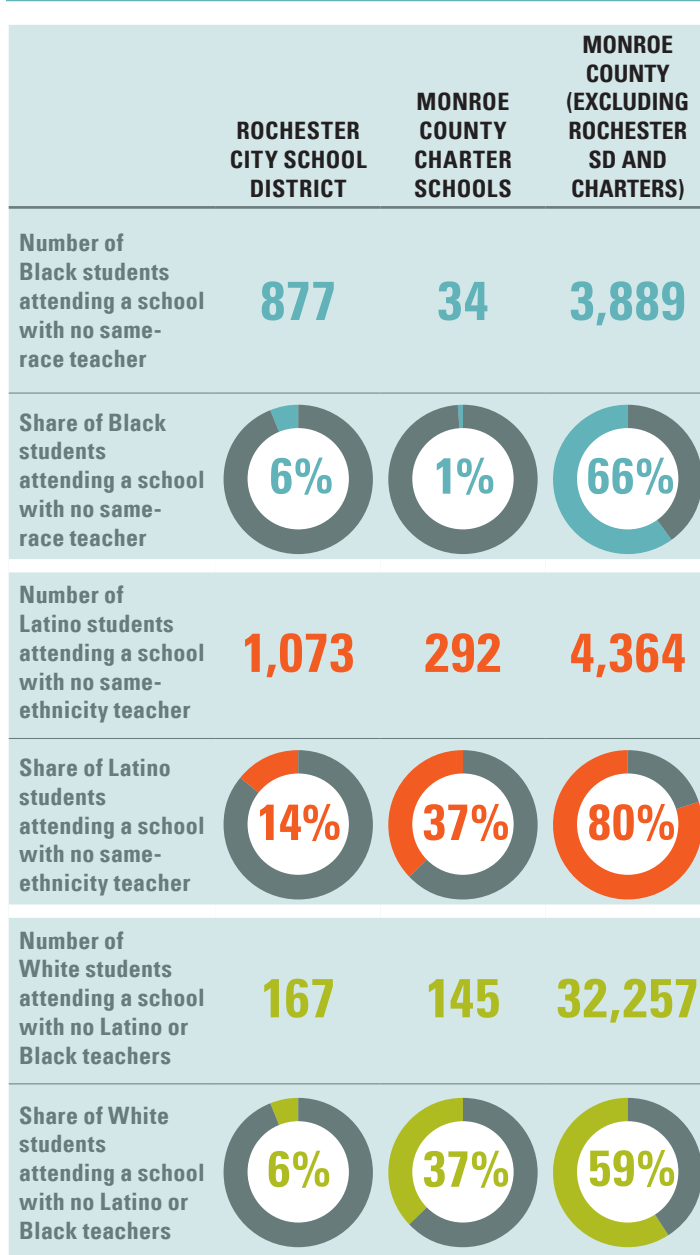

SEE OUR TRUTH

The Education Trust—New York

MONROE COUNTY

New York State must do a better job improving equitable access to effective educators who are well-prepared, well-supported, and diverse. The data for Monroe County show:

Visit SeeOurTruth.org for more information and detailed recommendations.

SHARES OF LATINO AND BLACK...

SHARES OF LATINO...

SHARES OF BLACK...