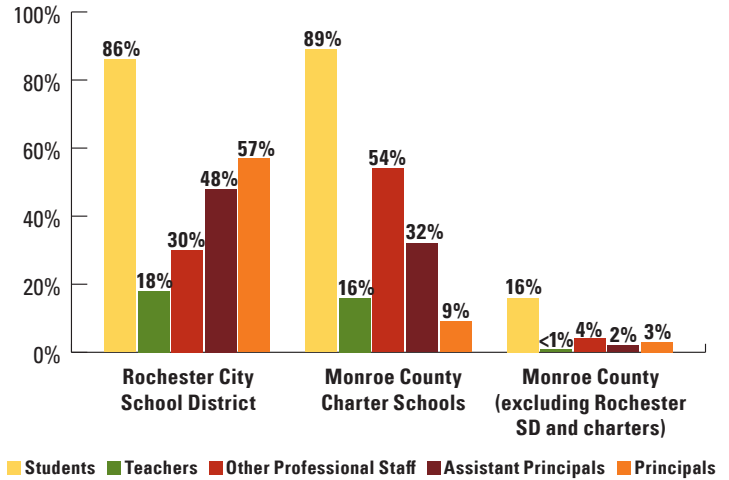

SEE OUR TRUTH

The Education Trust—New York

MONROE COUNTY

New York State must do a better job improving equitable access to effective educators who are well-prepared, well-supported, and diverse. The data for Monroe County show:

Visit SeeOurTruth.org for more information and detailed recommendations.

SHARES OF LATINO AND BLACK...

SHARES OF LATINO...

SHARES OF BLACK...