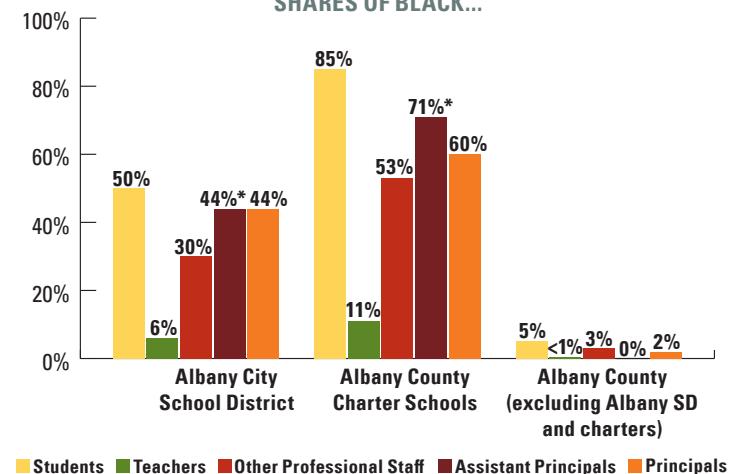

## ALBANY COUNTY

The Education Trust—New York

New York State must do a better job improving equitable access to effective educators who are well-prepared, well-supported, and diverse. The data for Albany County show:

Visit [SeeOurTruth.org](http://SeeOurTruth.org) for more information and detailed recommendations.

SHARES OF LATINO AND BLACK...

SHARES OF LATINO...

SHARES OF BLACK...

\* There are fewer than 10 individuals in this position.