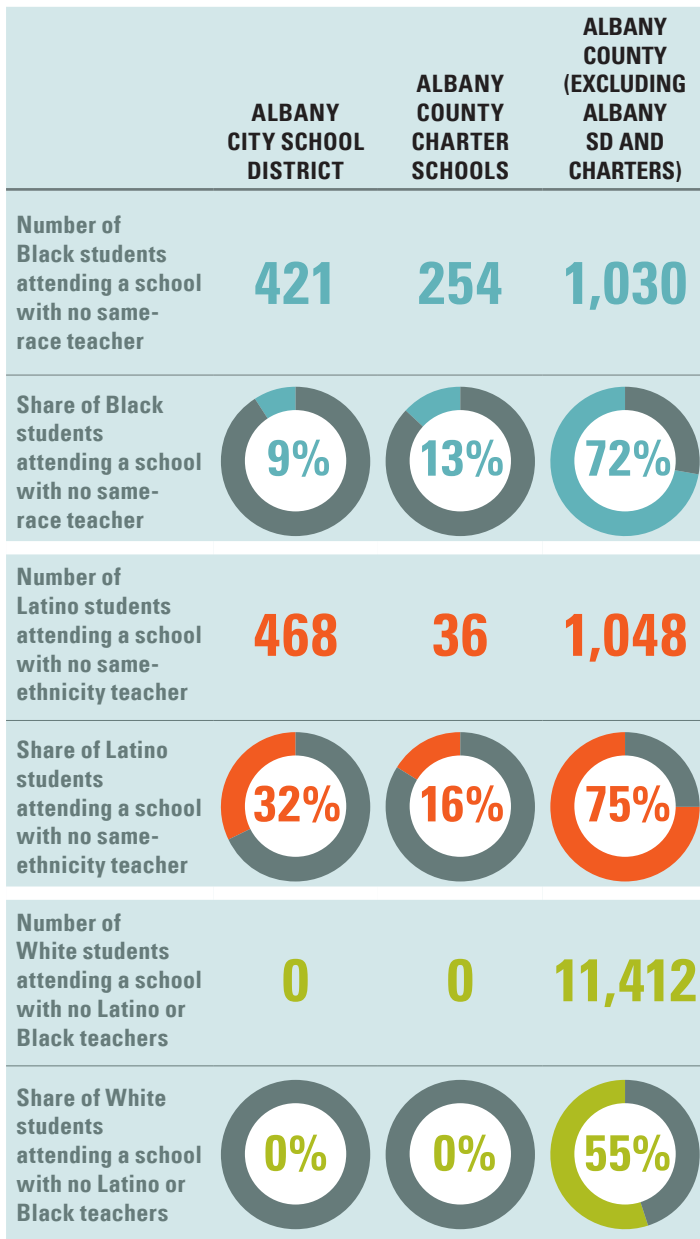

# SEE OUR TRUTH

## ALBANY COUNTY

The Education Trust—New York

New York State must do a better job improving equitable access to effective educators who are well-prepared, well-supported, and diverse. The data for Albany County show:

Visit [SeeOurTruth.org](http://SeeOurTruth.org) for more information and detailed recommendations.

SHARES OF LATINO AND BLACK...

SHARES OF LATINO...

SHARES OF BLACK...

\* There are fewer than 10 individuals in this position.