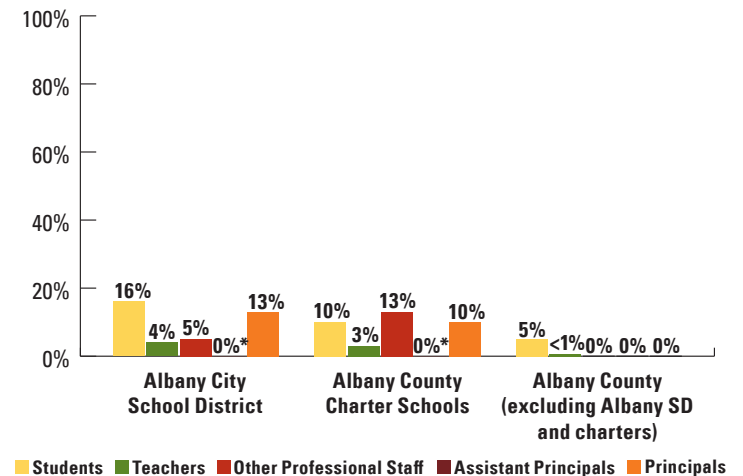

## ALBANY COUNTY

The Education Trust—New York

New York State must do a better job improving equitable access to effective educators who are well-prepared, well-supported, and diverse. The data for Albany County show:

Visit [SeeOurTruth.org](http://SeeOurTruth.org) for more information and detailed recommendations.

SHARES OF LATINO AND BLACK...

SHARES OF LATINO...

SHARES OF BLACK...

\* There are fewer than 10 individuals in this position.