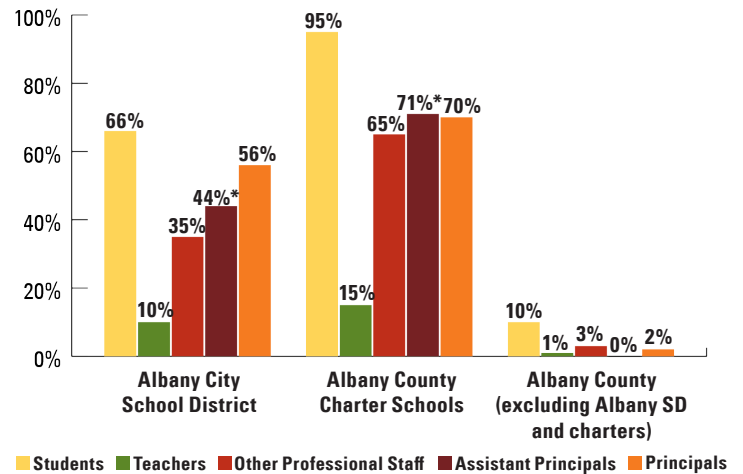

## ALBANY COUNTY

The Education Trust—New York

New York State must do a better job improving equitable access to effective educators who are well-prepared, well-supported, and diverse. The data for Albany County show:

Visit [SeeOurTruth.org](http://SeeOurTruth.org) for more information and detailed recommendations.

SHARES OF LATINO AND BLACK...

SHARES OF LATINO...

SHARES OF BLACK...

\* There are fewer than 10 individuals in this position.