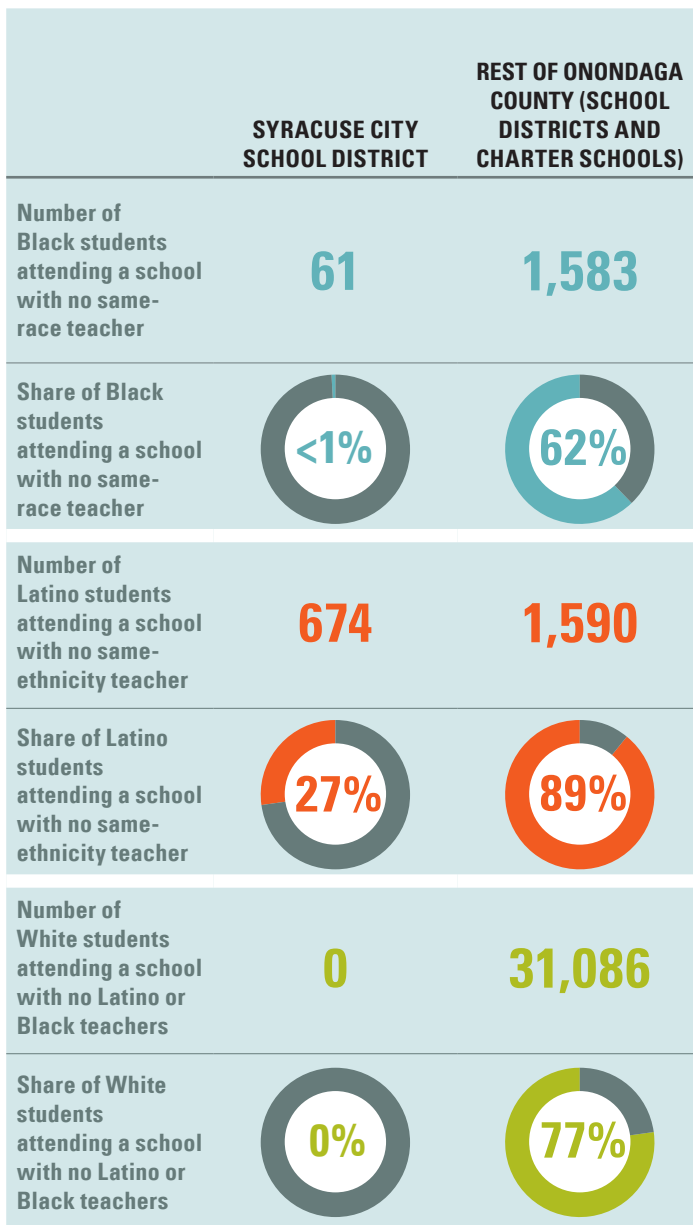

SEE OUR TRUTH

ONONDAGA COUNTY

The Education Trust–New York

New York State must do a better job improving equitable access to effective educators who are well-prepared, well-supported, and diverse. The data for Onondaga County show:

Visit SeeOurTruth.org for more information and detailed recommendations.

SHARES OF LATINO AND BLACK...

SHARES OF LATINO...

SHARES OF BLACK...